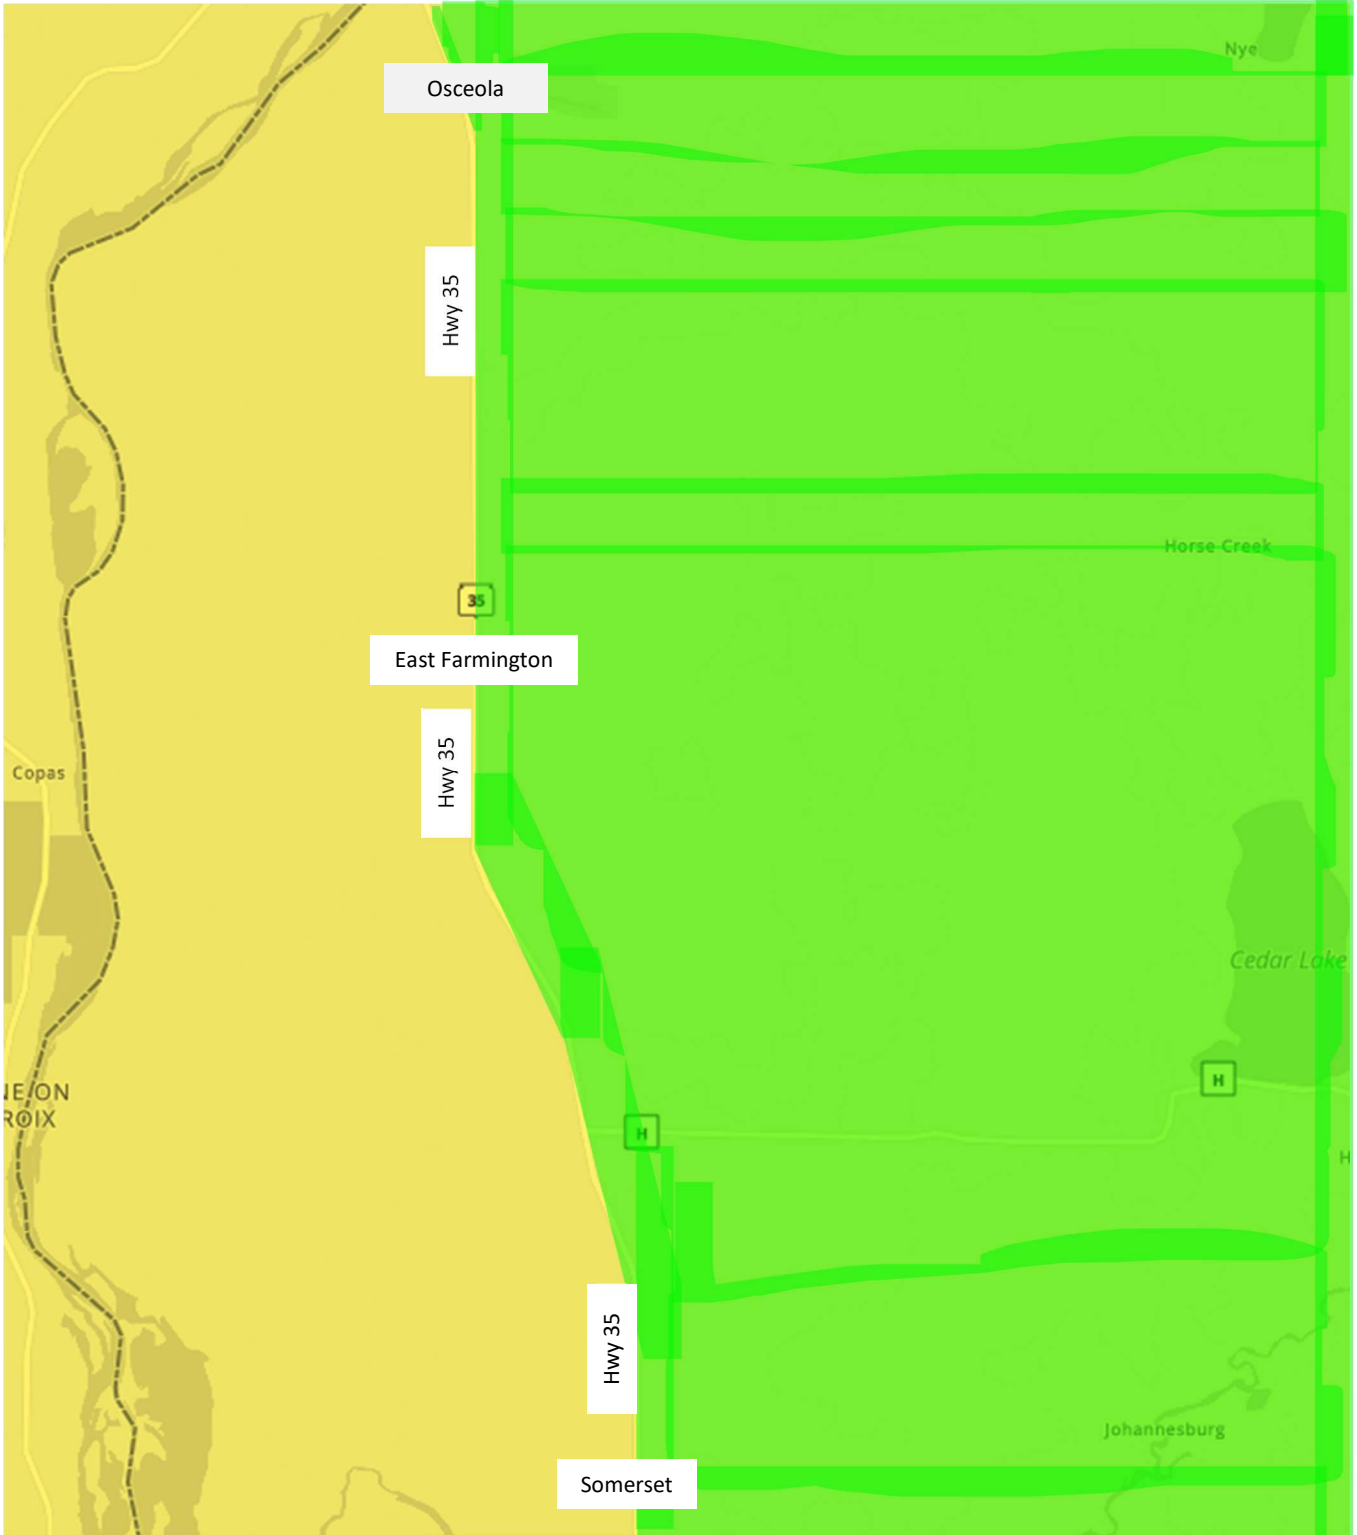

# Wednesday Country Recycling Week

Hwy 35 and West – Yellow Week

East of Hwy 35 – Green Week